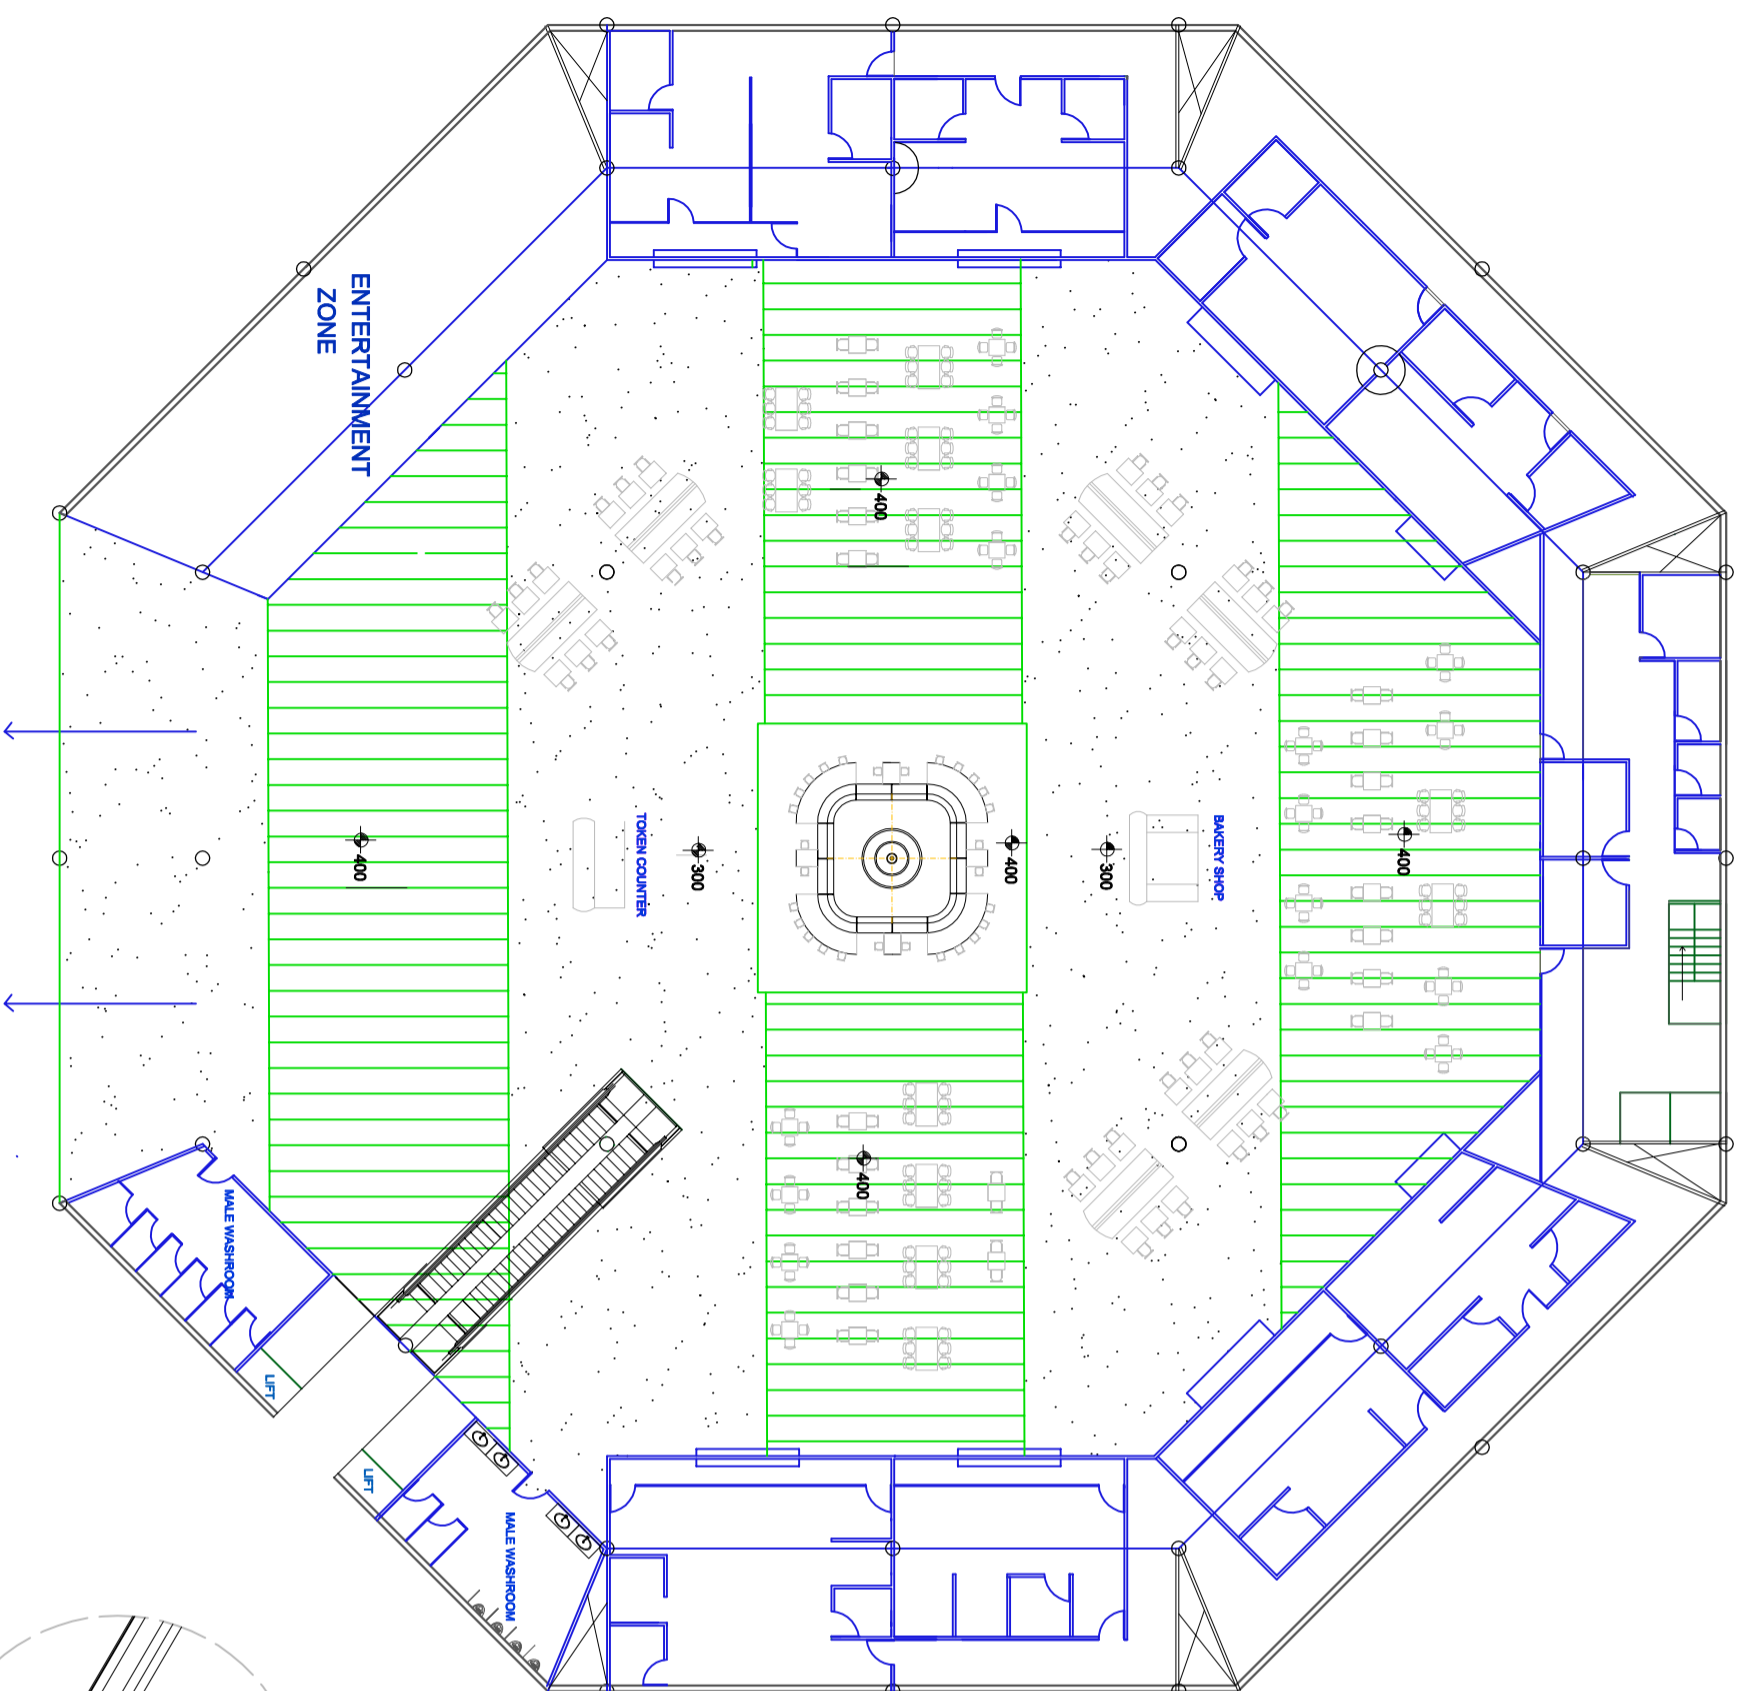

# CEILING LAYOUT

## LEGEND

Symbol	IMAGE	SIZE	MATERIAL
		900X9000	MDF PLANKS
		1220X3660	GYPSUM BOARD

## PRIMARY CHANNEL

### CEILING SECTION

ROD SUSPENSION HANGER WITH ADJUSTMENT SPRING

GYPSUM BOARD

GYPSUM BOARD CEILING SECTION

ROD SUSPENSION HANGER WITH ADJUSTMENT SPRING

SOFFIT CLIT

CEILING SECTION

DETAIL A